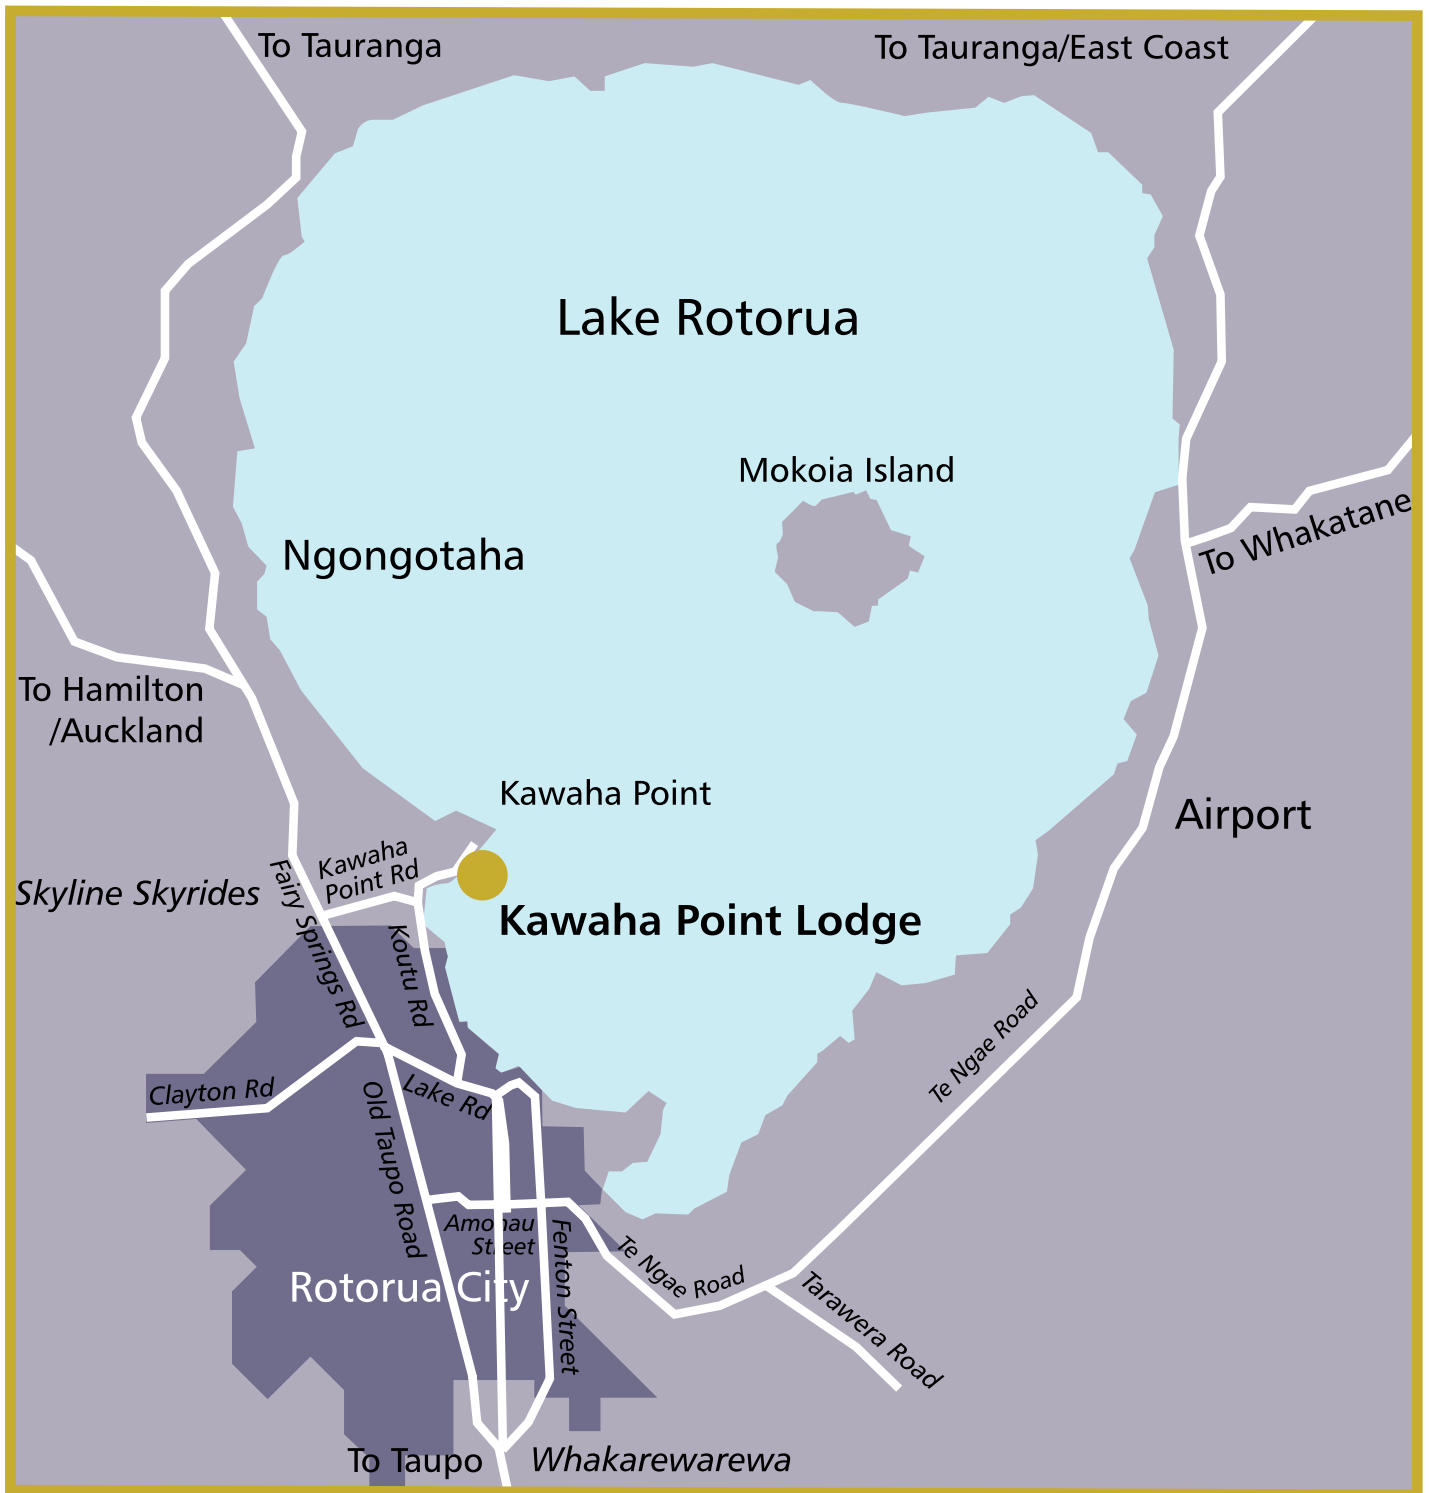

Kawaha Point Lodge

Your Hosts: Margaret & Tony Seavill
171 Kawaha Point Road, Rotorua New Zealand
Telephone: 64 7 346 3602 • Facsimile: 64 7 346 3671
Email: enquire@kawahalodge.co.nz
www.kawahalodge.co.nz